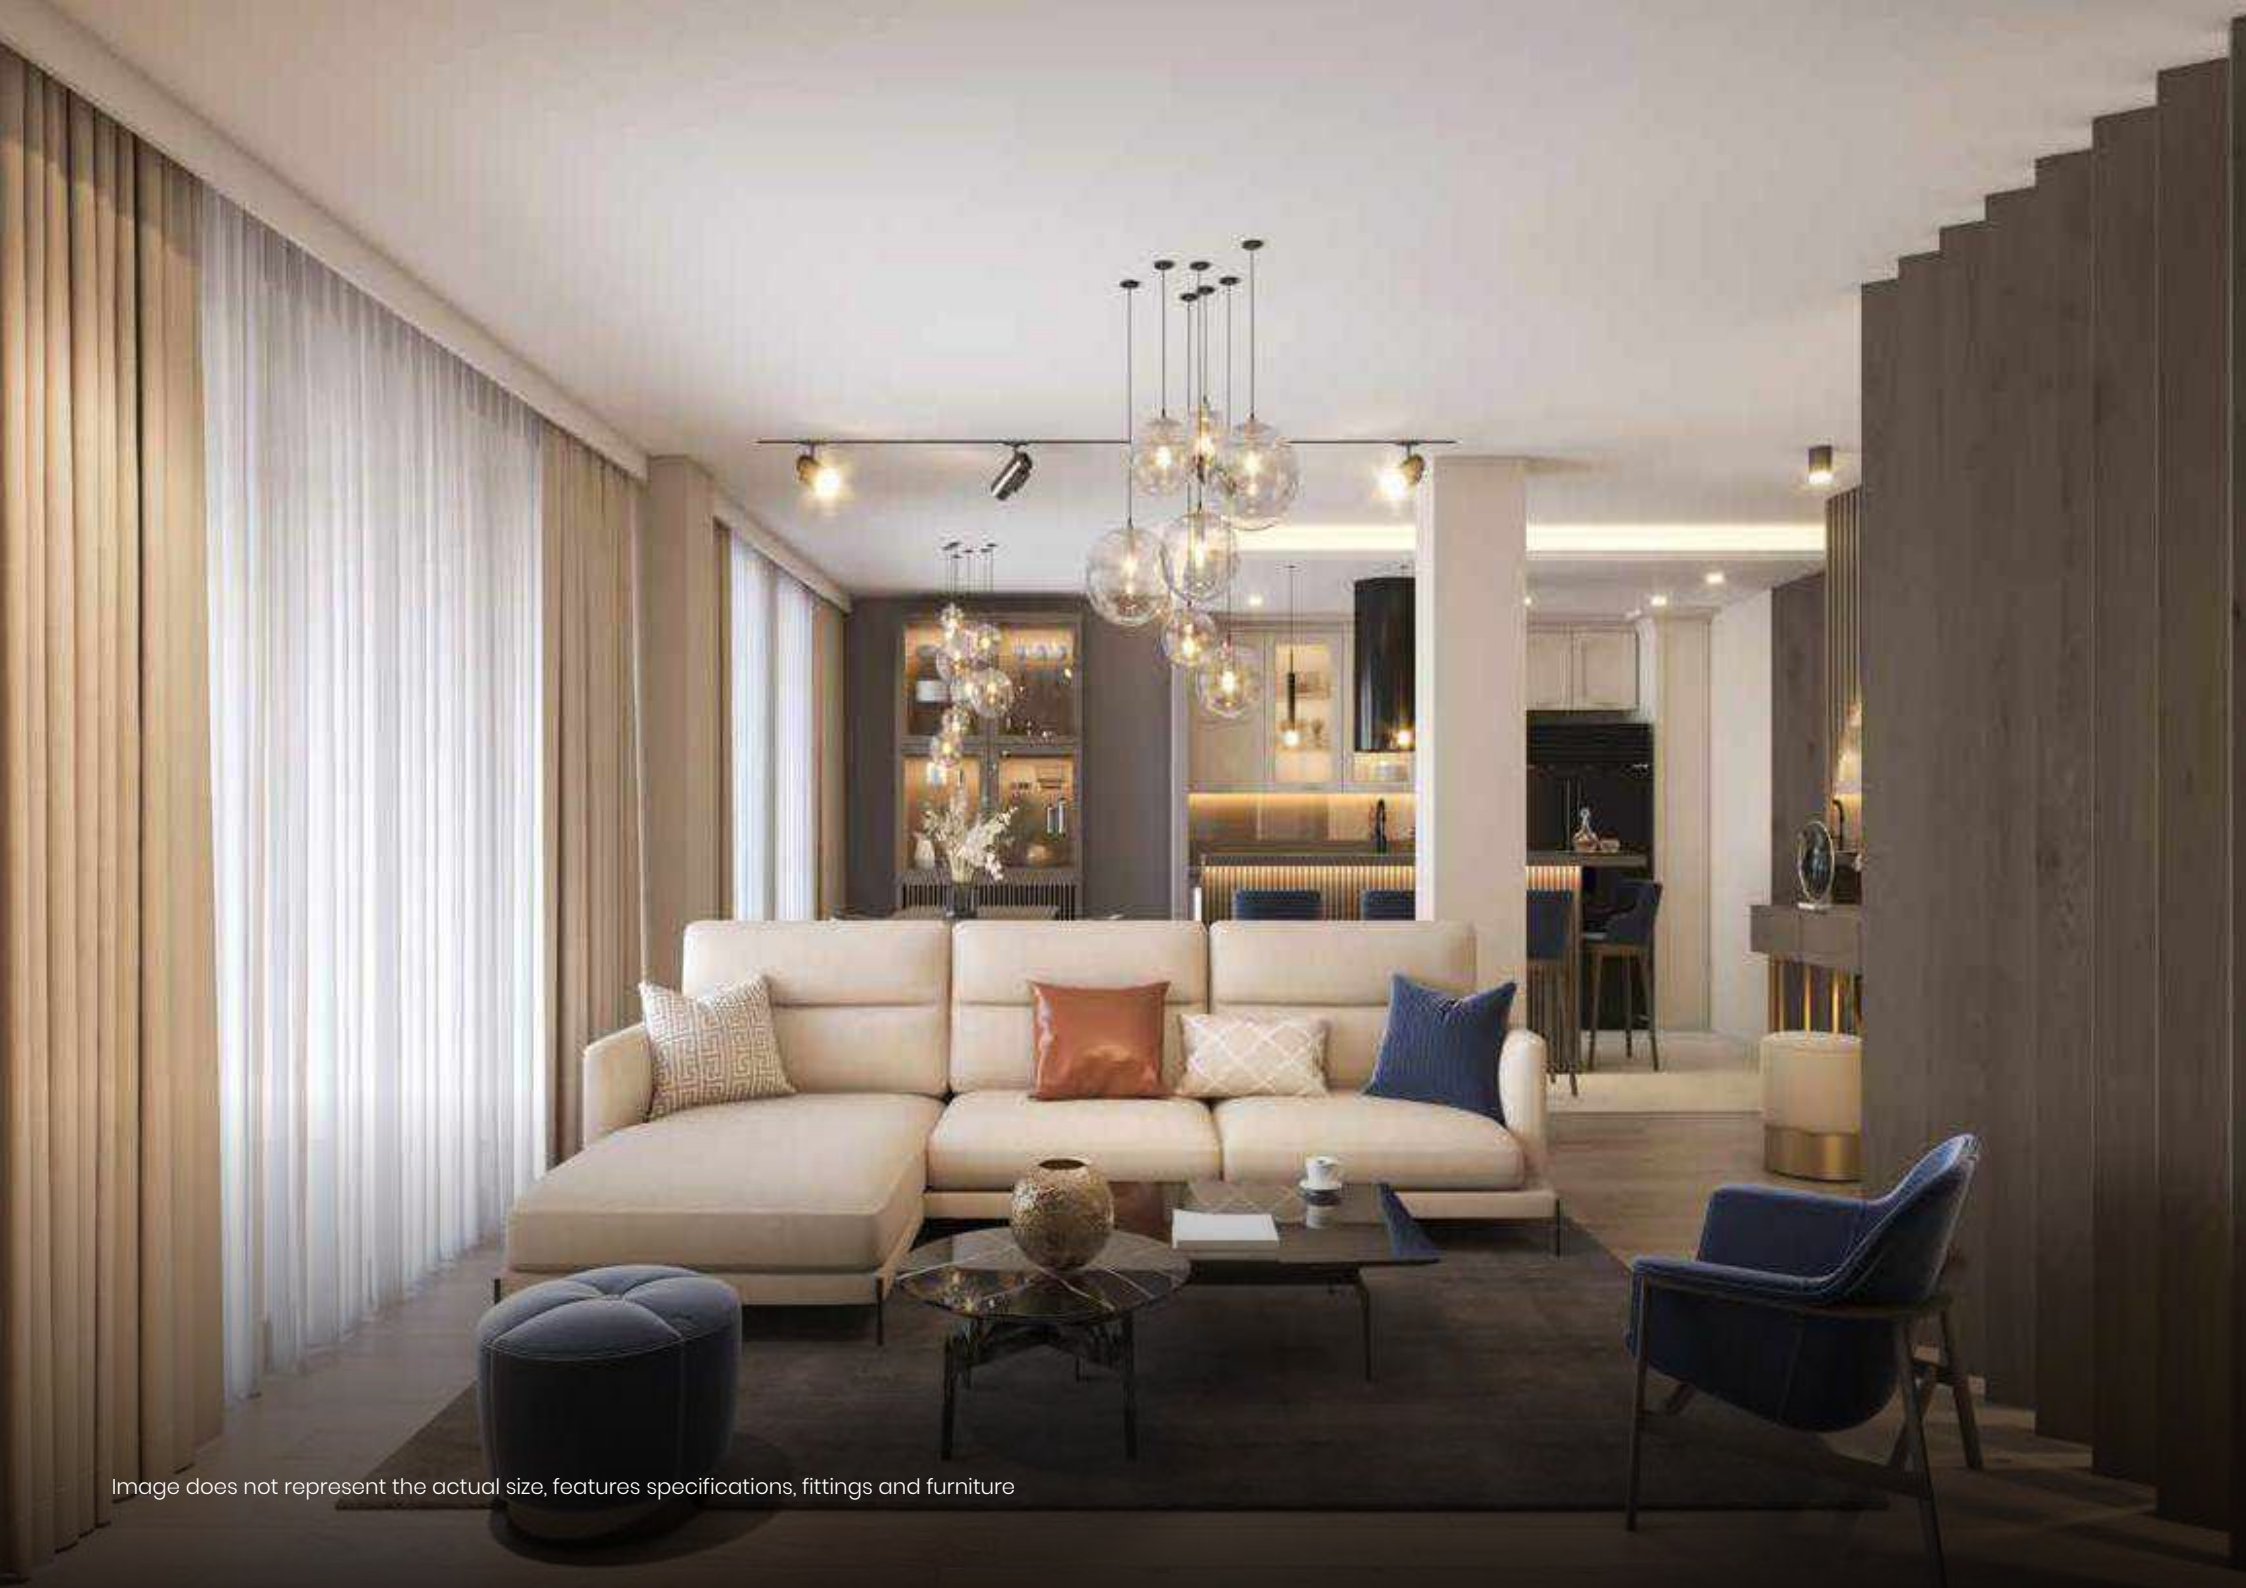

With spacious rooms, light and airy interiors, soaring ceilings and large windows overlooking the cityscape, this stylish home features 2, 3, & 4-bedroom maisonettes, a 5-bedroom penthouse and multiple comforting bathrooms. With a stunning kitchen featuring custom millwork and granite countertops (kindly confirm what theirs is made of), plus a dining area that opens up to an outdoor terrace with open spaces, you will never be bored! The master suite has its own entrance way, while offering walk in wardrobe space with ample space for storing your valuables. The building has private elevators which takes you directly to your floor; these also come equipped with sound solution so that every sound can be heard clearly.

Image does not represent the actual size, features specifications, fittings and furniture

Image does not represent the actual size, features specifications, fittings and furniture

OWN YOUR PARADISE...

Offering a spacious living and dining area, perfect for entertaining guests or relaxing with family. The high ceilings and large windows let in plenty of natural light, creating an airy and bright atmosphere.

The bedrooms are all en-suite and feature luxurious finishes and fixtures. The master bedroom is especially spacious with a walk-in closet and a private balcony overlooking the city.

The highlight of the Maisonette Penthouse is undoubtedly the rooftop pool, surrounded by a large terrace with plenty of seating and lounge areas. Residents can enjoy a refreshing swim while taking in the stunning views of Lagos.