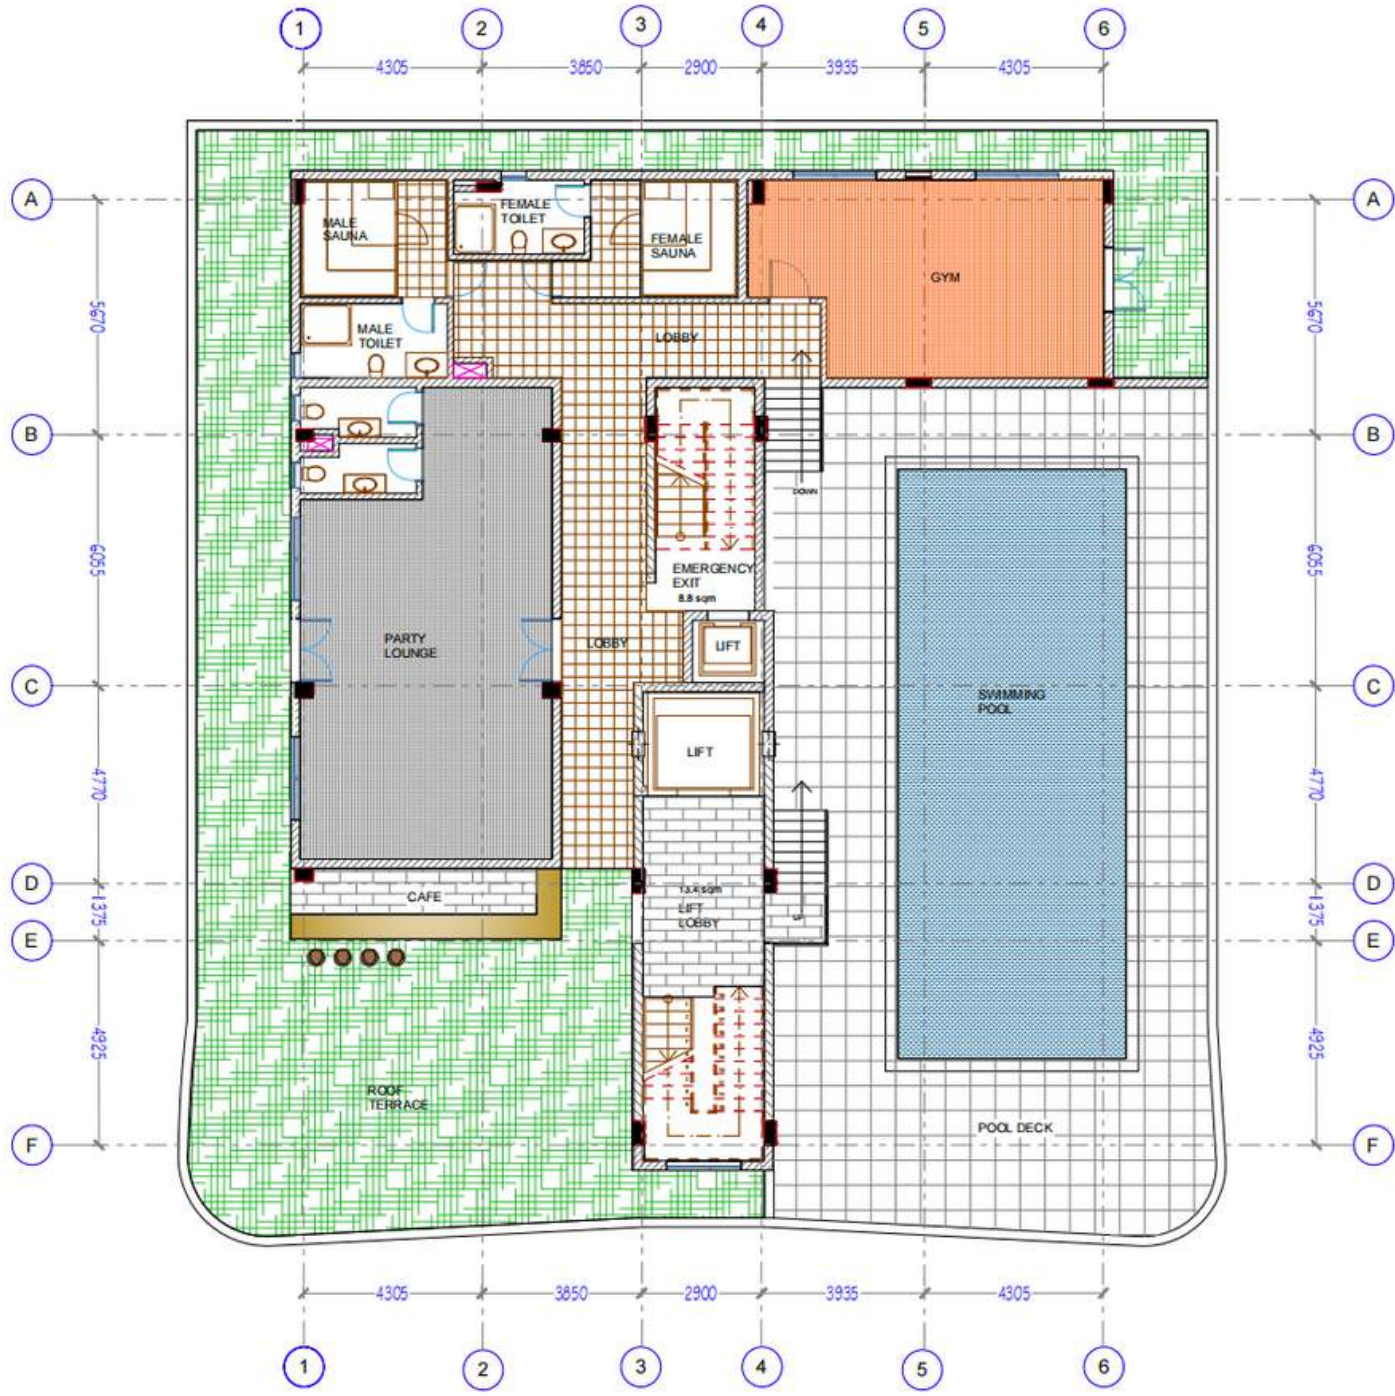

Green area

PALATIAL
LIVING
ROOM

FITTED KITCHEN

E
N
S
U
I
T
E

B
E
D
R
O
O
M
S

Everyone deserves to be happy...

Dominion Tower is the perfect home for every family. The building design incorporates a generously proportioned kitchen, welcoming living and dining room, master bedroom suite with walk-in closet and balconies that will encourage you to relax.

Whichever unit you select at Dominion Tower, recognize that you are joining an exclusive community of residents

Welcome to the good life

PROPOSED 2ND TO 8TH FLOOR PLAN - 4 BEDROOM

FLOOR LAYOUT

PENTHOUSE

Each penthouse has a contemporary & sophisticated feel, and best for LUXURY in budget

Whichever unit you select at Dominion Tower, recognize that you are joining an exclusive community of residents

Welcome to the good life

9TH FLOOR (DUPLX LOWER FLOOR) - 4 BEDROOM

FLOOR LAYOUT

ROOFTOP

Welcome to the good life