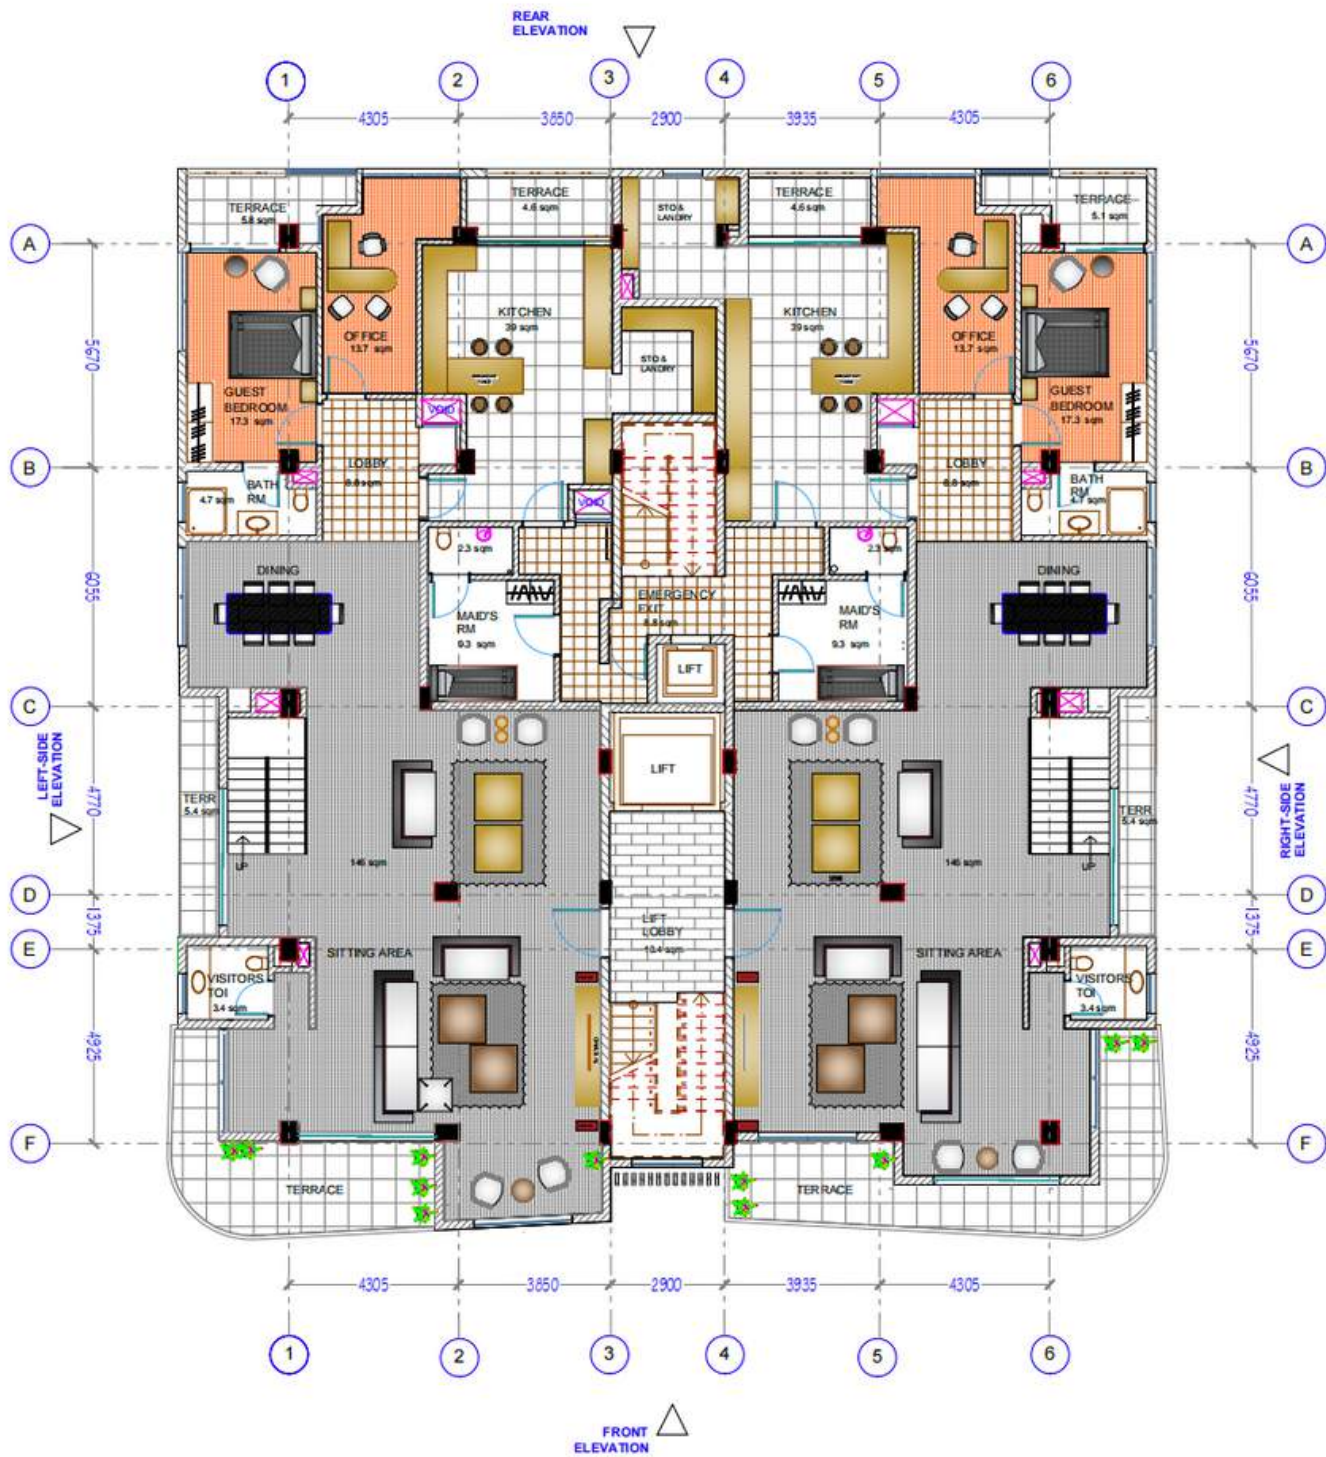

Green area

PALATIAL
LIVING
ROOM

FITTED KITCHEN

E
N
S
U
I
T
E

B
E
D
R
O
O
M
S

Everyone deserves to be happy...

Dominion Tower is the perfect home for every family. The building design incorporates a generously proportioned kitchen, welcoming living and dining room, master bedroom suite with walk-in closet and balconies that will encourage you to relax.

Whichever unit you select at Dominion Tower, recognize that you are joining an exclusive community of residents

Welcome to the good life

PROPOSED 2ND TO 8TH FLOOR PLAN - 4 BEDROOM

FLOOR LAYOUT

PENTHOUSE

Each penthouse has a contemporary & sophisticated feel, and best for LUXURY in budget

Whichever unit you select at Dominion Tower, recognize that you are joining an exclusive community of residents

Welcome to the good life

9TH FLOOR (DUPLX LOWER FLOOR) - 4 BEDROOM

FLOOR LAYOUT

ROOFTOP

Welcome to the good life