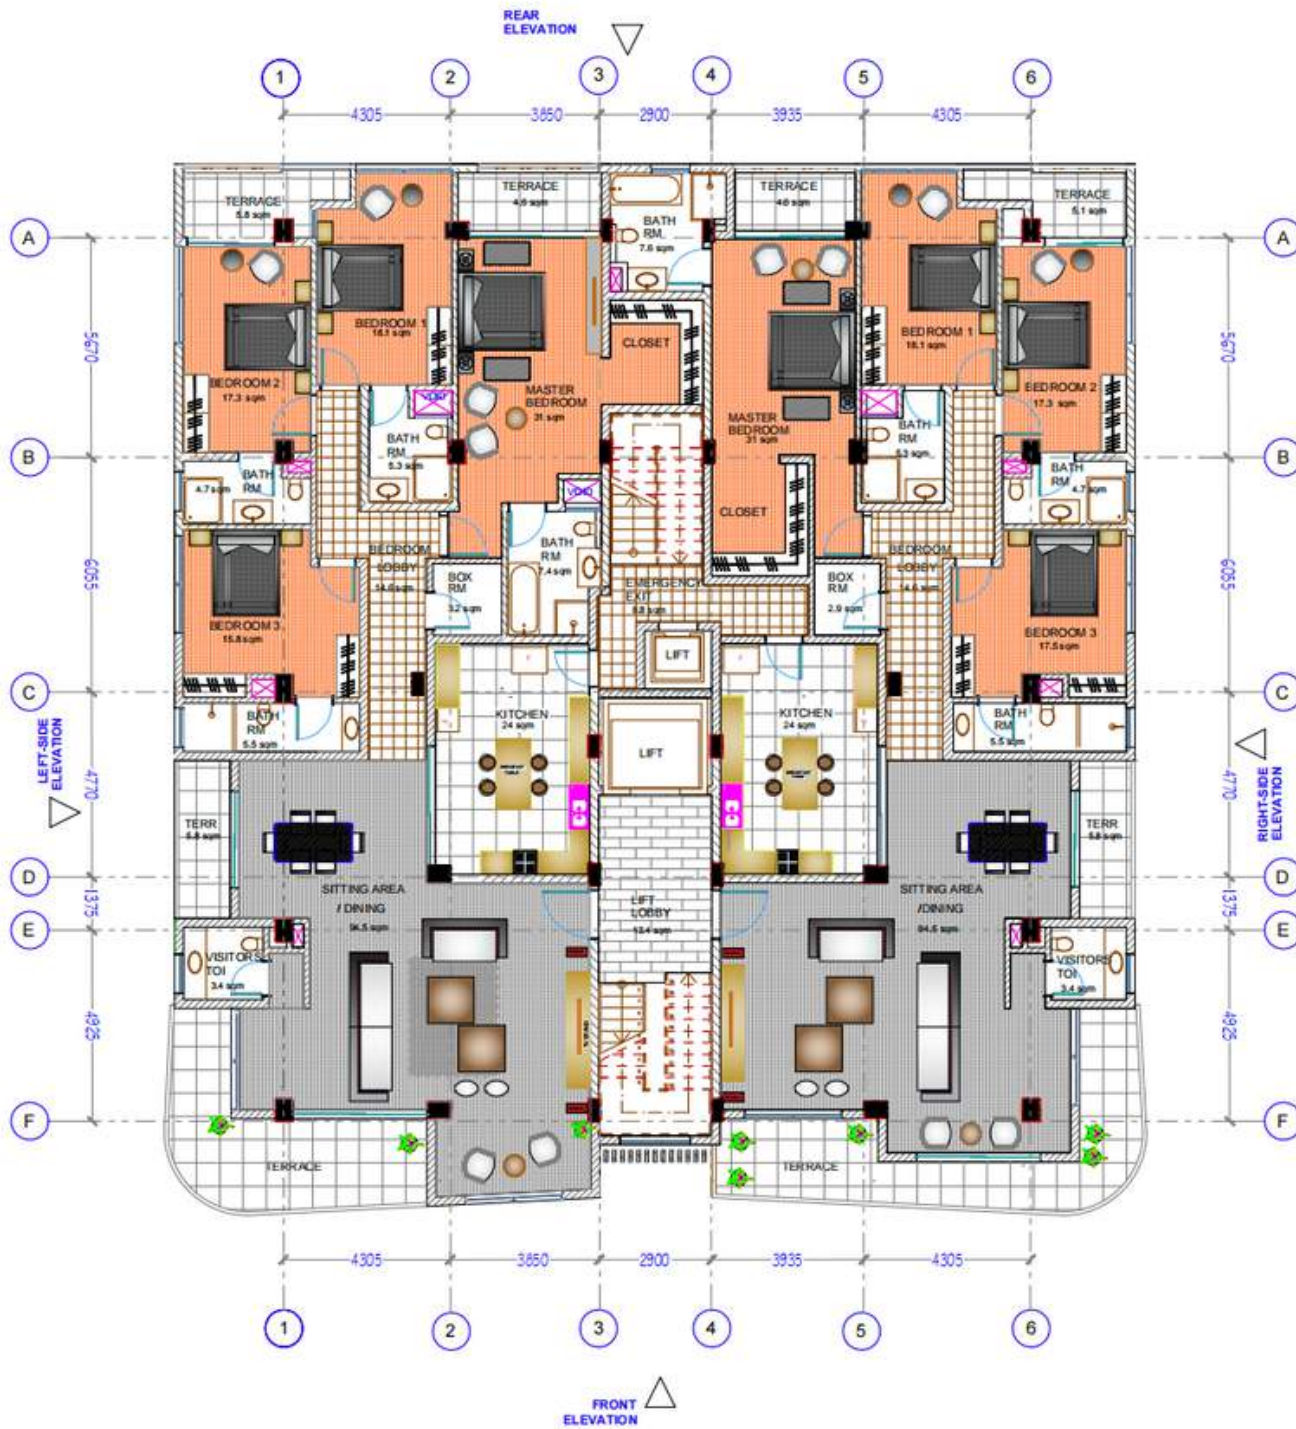

Green area

PALATIAL
LIVING
ROOM

FITTED KITCHEN

E
N
S
U
I
T
E

B
E
D
R
O
O
M
S

Everyone deserves to be happy...

Dominion Tower is the perfect home for every family. The building design incorporates a generously proportioned kitchen, welcoming living and dining room, master bedroom suite with walk-in closet and balconies that will encourage you to relax.

Whichever unit you select at Dominion Tower, recognize that you are joining an exclusive community of residents

Welcome to the good life

PROPOSED 2ND TO 8TH FLOOR PLAN - 4 BEDROOM

FLOOR LAYOUT

PENTHOUSE

Each penthouse has a contemporary & sophisticated feel, and best for LUXURY in budget

Whichever unit you select at Dominion Tower, recognize that you are joining an exclusive community of residents

Welcome to the good life

9TH FLOOR (DUPLX LOWER FLOOR) - 4 BEDROOM

FLOOR LAYOUT

ROOFTOP

Welcome to the good life